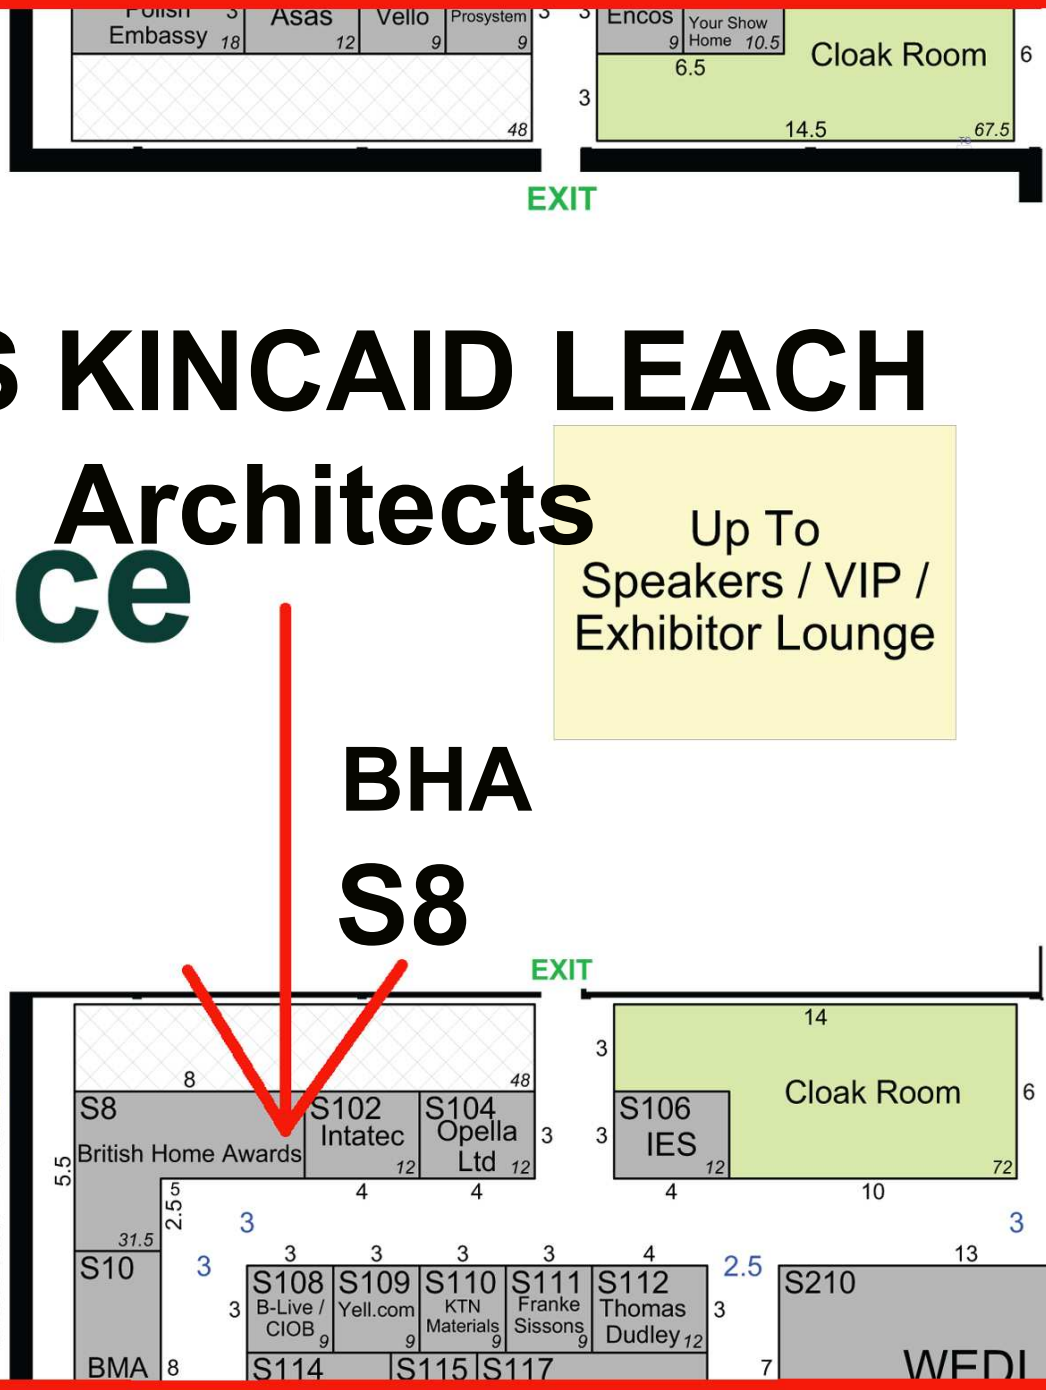

HESS KINCAID LEACH

Architects Entrance

BHA S8

Up To
Speakers / VIP /
Exhibitor Lounge

Org
Offic