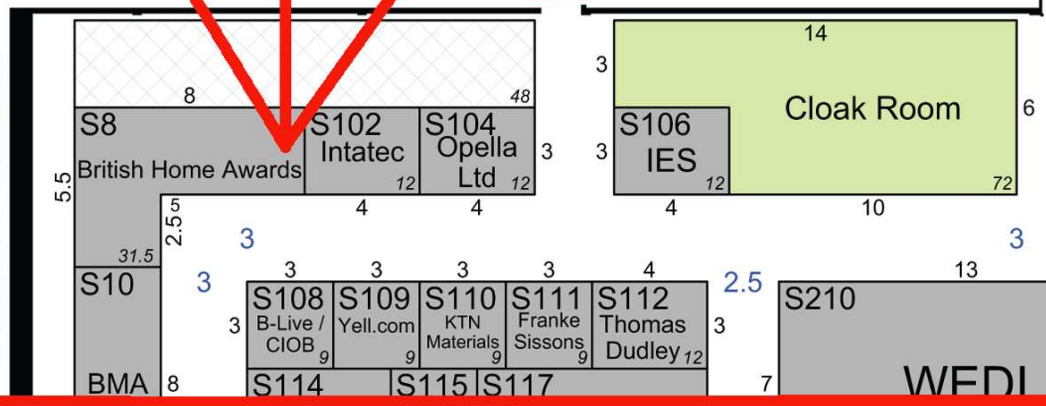

HESS KINCAID LEACH

Architects Entrance

BHA S8

Up To
Speakers / VIP /
Exhibitor Lounge

EXIT

EXIT